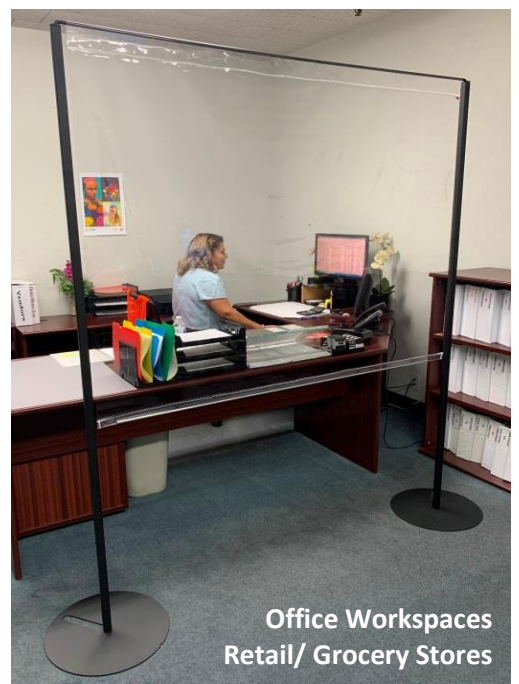

- High Clarity .016" Double Polish Clear PVC Shield
- Shield: 60" X 48"  
Steel Base and Poles: 62.5" x 78"
- Loose bottom with weighted rod
- Easy to build - No tools required!
- Packaging Measurements & Weight:  
1 Qty: 4.5" x 4.5" x 80" (18 lbs)  
1 Qty: 16" x 16" x 10" (22lbs)
- Can be placed in various areas of the workplace to protect employees and guests!

**MADE IN USA**

Outdoor Restaurant Patios  
with busy sidewalk traffic

Office Workspaces  
Retail/ Grocery Stores

**Contact us Today! (310) 608-1115**

1931 E. Vista Bella Way Dominguez Hills, CA 90220  
[www.pvctech.com](http://www.pvctech.com) | [info@pvctech.com](mailto:info@pvctech.com)